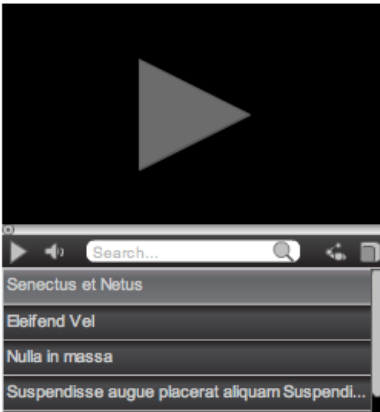

Default Dimensions

- Full Player: 480 x 321
- Video Screen: 480 x 270
- Controls: 480 x 51

Mini Video Player

This player can be configured to play a single video as well as a channel of videos. The player can be scaled to match any desired dimension, including 4:3 and 16:9 aspect ratios. Colors, controls, and sizes can all be configured via the Delve Player Builder.

Default Dimensions

- Full Player: 249 x 166
- Video Screen: 249 x 136
- Controls: 249 x 30

Mini Player with Playlist

This player can be configured to play a channel of videos. The player can be scaled to match any desired dimension, including 4:3 and 16:9 aspect ratios. Colors, controls, and sizes for both the player and the playlist can all be configured via the Delve Player Builder. The position of the playlist (top, bottom, left, right) and the display of thumbnails can also be configured.

Default Dimensions

- Full Player and playlist: 249 x 290
- Video Screen: 249 x 136
- Controls: 249 x 30